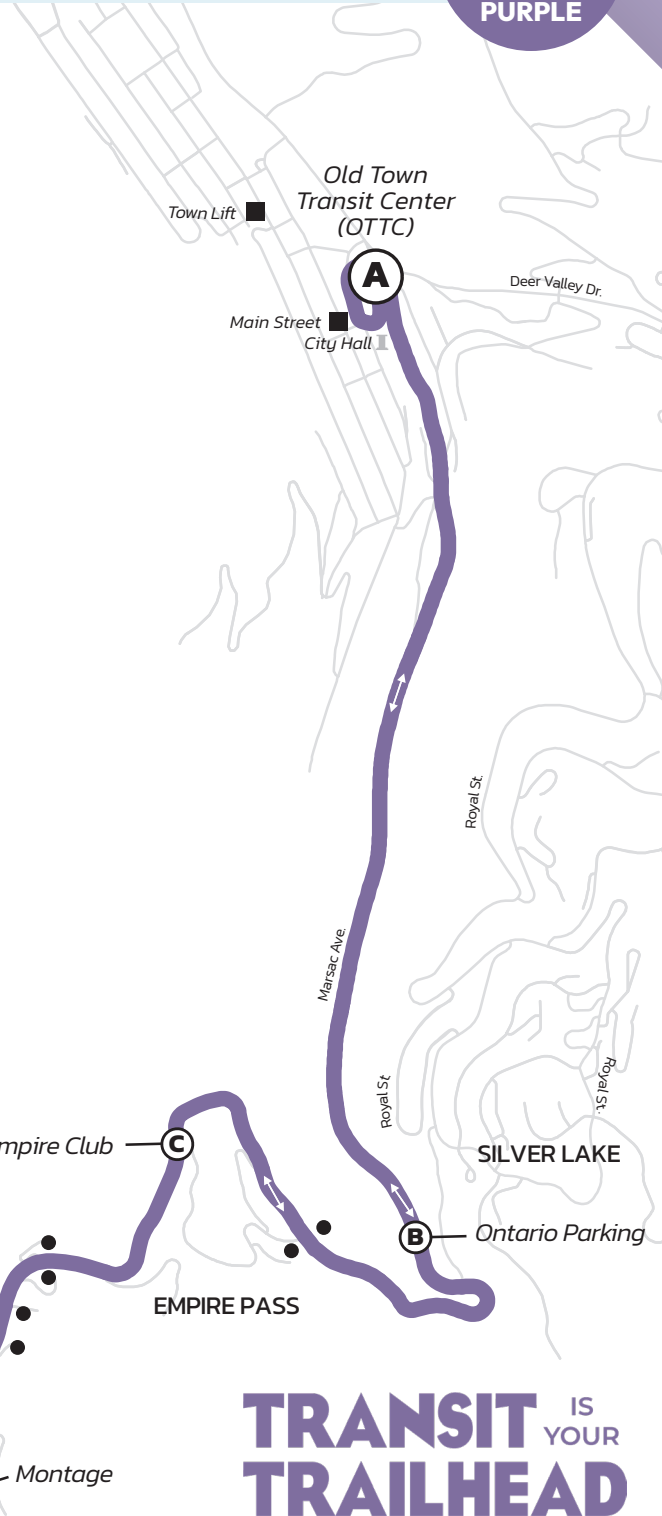

# Hours: 5:36 AM - 6:06 PM one trip at 11:12 PM

From Old Town Transit Center (OTTC)

Monday - Thursday

To Main St.		
D	C	A
Montage (Depart)	Empire Club	Main St. (OTTC)
5:50 AM	5:52 AM	5:58 AM
6:20 AM	6:22 AM	6:28 AM
6:50 AM	6:52 AM	6:58 AM
7:20 AM	7:22 AM	7:28 AM
7:50 AM	7:52 AM	7:58 AM
8:20 AM	8:22 AM	8:28 AM
8:50 AM	8:52 AM	8:58 AM
9:20 AM	9:22 AM	9:28 AM
9:50 AM	9:52 AM	9:58 AM
10:20 AM	10:22 AM	10:28 AM
10:50 AM	10:52 AM	10:58 AM
11:20 AM	11:22 AM	11:28 AM
11:50 AM	11:52 AM	11:58 AM
12:20 PM	12:22 PM	12:28 PM
12:50 PM	12:52 PM	12:58 PM
1:20 PM	1:22 PM	1:28 PM
1:50 PM	1:52 PM	1:58 PM
2:20 PM	2:22 PM	2:28 PM
2:50 PM	2:52 PM	2:58 PM
3:20 PM	3:22 PM	3:28 PM
3:50 PM	3:52 PM	3:58 PM
4:20 PM	4:22 PM	4:28 PM
4:50 PM	4:52 PM	4:58 PM
5:20 PM	5:22 PM	5:28 PM
5:50 PM	5:52 PM	5:58 PM
6:20 PM	6:22 PM	6:28 PM
11:21 PM	11:23 PM	11:29 PM

TRANSIT IS YOUR TRAILHEAD

# Hours: 5:40 AM - 6:20 PM one trip at 11:12 PM

From Old Town Transit Center (OTTC)

Friday - Sunday