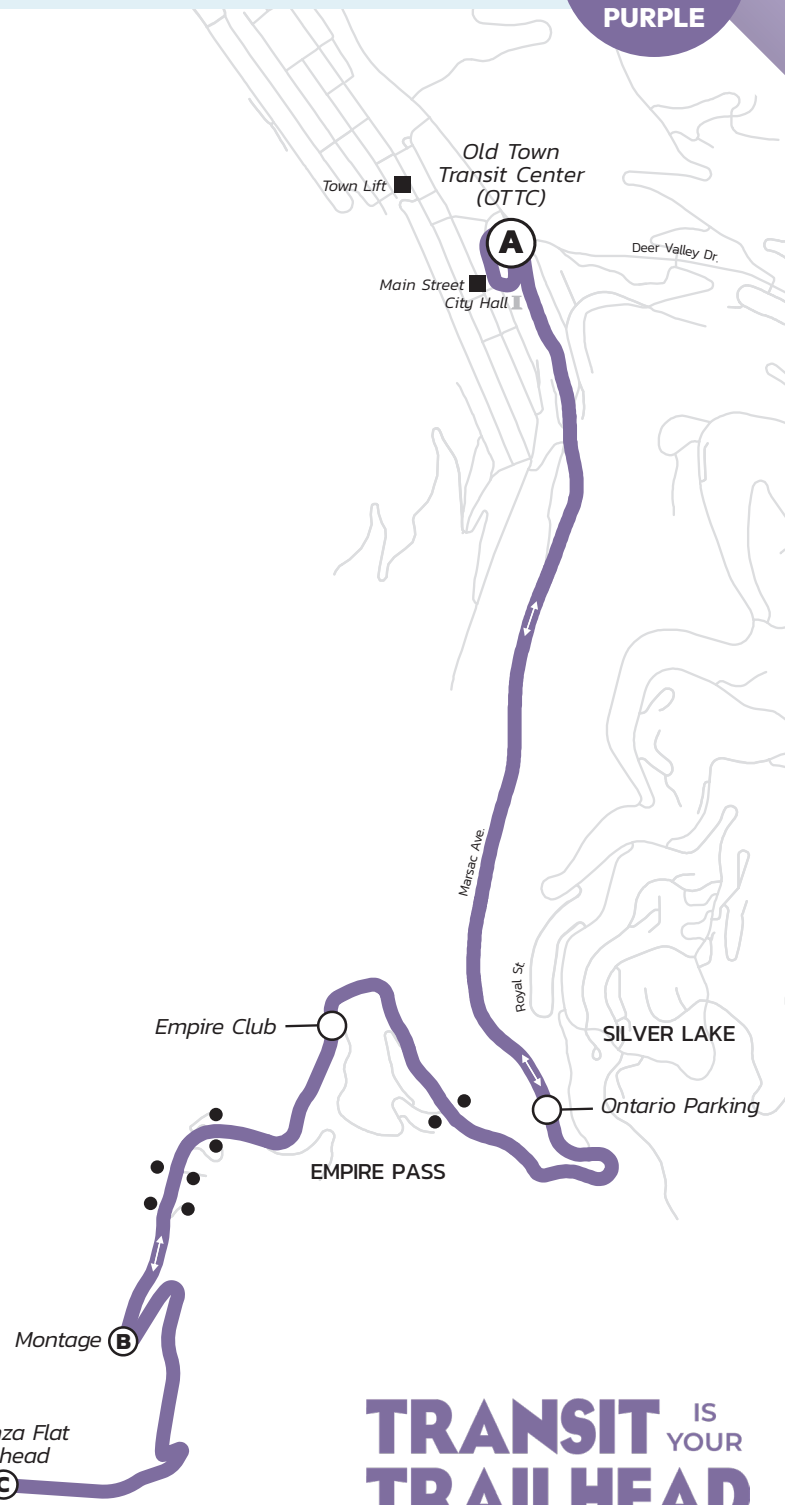

To Main St.			
D	C	B	A
Bloods Lake Trailhead	Bonanza Flat Trailhead	Montage	Main St. (OTTC)
6:10 AM	6:16 AM	6:21 AM	6:29 AM
6:30 AM	6:36 AM	6:41 AM	6:49 AM
6:50 AM	6:56 AM	7:01 AM	7:09 AM
7:10 AM	7:16 AM	7:21 AM	7:29 AM
7:30 AM	7:36 AM	7:41 AM	7:49 AM
7:50 AM	7:56 AM	8:01 AM	8:09 AM
8:10 AM	8:16 AM	8:21 AM	8:29 AM
8:30 AM	8:36 AM	8:41 AM	8:49 AM
8:50 AM	8:56 AM	9:01 AM	9:09 AM
9:10 AM	9:16 AM	9:21 AM	9:29 AM
9:30 AM	9:36 AM	9:41 AM	9:49 AM
9:50 AM	9:56 AM	10:01 AM	10:09 AM
10:10 AM	10:16 AM	10:21 AM	10:29 AM
10:30 AM	10:36 AM	10:41 AM	10:49 AM
10:50 AM	10:56 AM	11:01 AM	11:09 AM
11:10 AM	11:16 AM	11:21 AM	11:29 AM
11:30 AM	11:36 AM	11:41 AM	11:49 AM
11:50 AM	11:56 AM	12:01 PM	12:09 PM
12:10 PM	12:16 PM	12:21 PM	12:29 PM
12:30 PM	12:36 PM	12:41 PM	12:49 PM
12:50 PM	12:56 PM	1:01 PM	1:09 PM
1:10 PM	1:16 PM	1:21 PM	1:29 PM
1:30 PM	1:36 PM	1:41 PM	1:49 PM
1:50 PM	1:56 PM	2:01 PM	2:09 PM
2:10 PM	2:16 PM	2:21 PM	2:29 PM
2:30 PM	2:36 PM	2:41 PM	2:49 PM
2:50 PM	2:56 PM	3:01 PM	3:09 PM
3:10 PM	3:16 PM	3:21 PM	3:29 PM
3:30 PM	3:36 PM	3:41 PM	3:49 PM
3:50 PM	3:56 PM	4:01 PM	4:09 PM
4:10 PM	4:16 PM	4:21 PM	4:29 PM
4:30 PM	4:36 PM	4:41 PM	4:49 PM
4:50 PM	4:56 PM	5:01 PM	5:09 PM
5:10 PM	5:16 PM	5:21 PM	5:29 PM
5:30 PM	5:36 PM	5:41 PM	5:49 PM
5:50 PM	5:56 PM	6:01 PM	6:09 PM
6:10 PM	6:16 PM	6:21 PM	6:29 PM
6:30 PM	6:36 PM	6:41 PM	6:49 PM
6:50 PM	6:56 PM	7:01 PM	7:09 PM
---	---	11:21 PM	11:29 PM